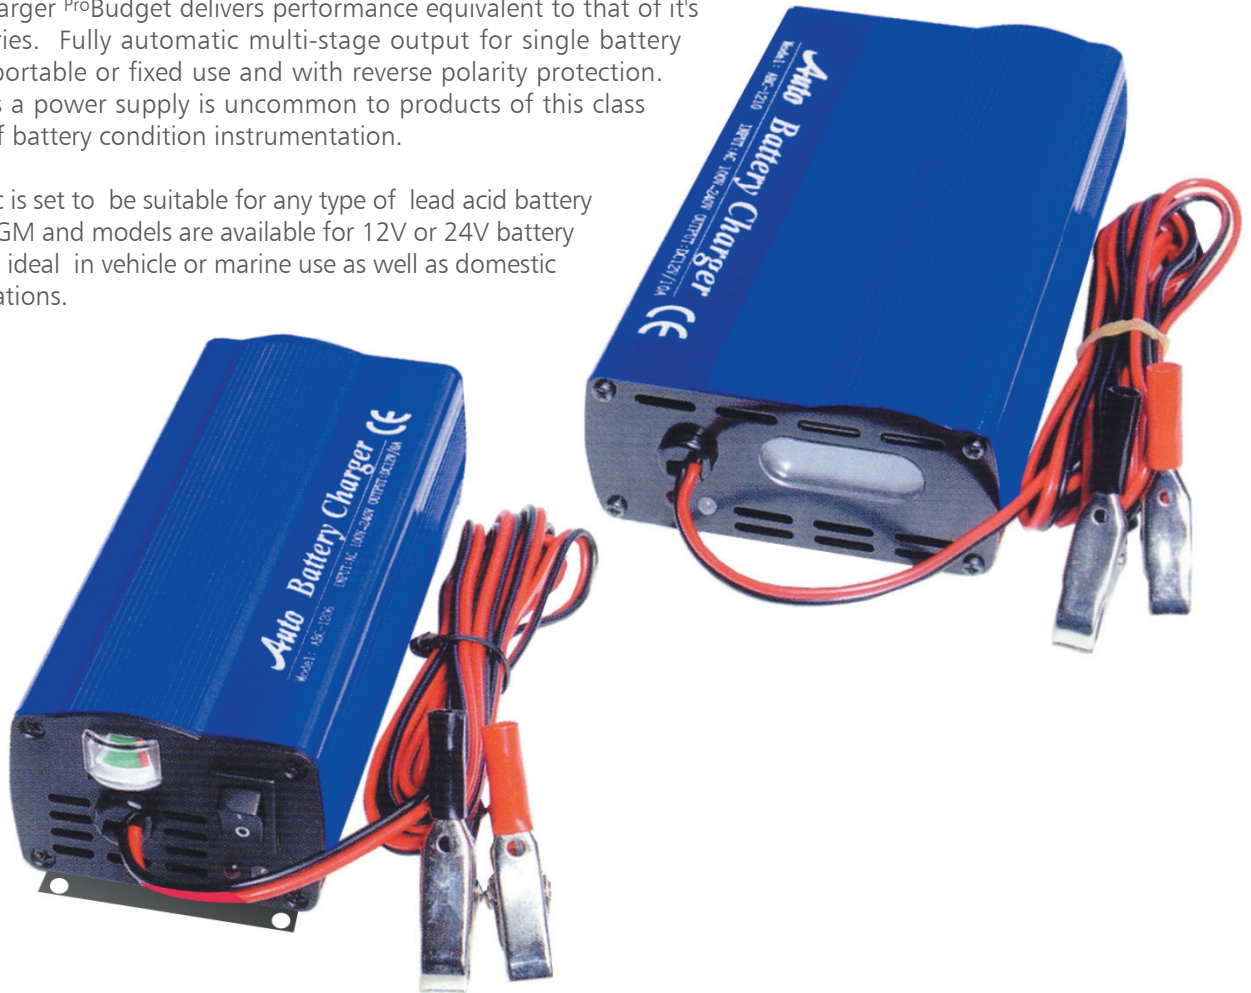

A Small Charger that's **BIG** on Performance

As an entry level charger ProBudget delivers performance equivalent to that of its larger contemporaries. Fully automatic multi-stage output for single battery banks suitable for portable or fixed use and with reverse polarity protection. The ability to act as a power supply is uncommon to products of this class as is the inclusion of battery condition instrumentation.

Charge characteristic is set to be suitable for any type of lead acid battery including Gel and AGM and models are available for 12V or 24V battery banks. ProBudget are ideal in vehicle or marine use as well as domestic or workshop applications.

Model Part Number	PB12V6A	PB12V10A	PB12V20A	PB24V7A	PB24V12A
Input Voltage = A/C 180-240 v 47-63hz	YES	YES	YES	YES	YES
Output Voltage:					
High Charge Voltage	14.4 Max	14.4 Max	14.4 Max	28.8 Max	28.8 Max
Float Voltage	13.6	13.6	13.6	27.2	27.2
Efficiency	87%	87%	87%	87%	87%
Protection:					
Reverse Polarity Protected	YES	YES	YES	YES	YES
Short Circuit Protected	YES	YES	YES	YES	YES
Over Load Protected	YES	YES	YES	YES	YES
Over Temperature Protected	YES	YES	YES	YES	YES
Thermostatically Controlled Cooling Fan	YES	YES	YES	YES	YES
Charge Cycle and Protection Indication:					
L.E.D. R: Power on G: Float Charger Y: High Charger	YES	YES	YES	YES	YES
L.C.D.	NO	YES	YES	YES	YES
Meter, Needle Type	YES	NO	NO	NO	NO
Size in mm Width, Height, Depth	70x48x155	103x50x167	115x60x186	103x50x167	115x50x186
Weight in kg	0.5	0.9	0.9	0.9	0.9
Accessories, Euro and English Cable	NO	YES	YES	YES	YES

Besides being fully waterproof, features include automatic multi-stage characteristic, battery type selectable, fully isolated output and charge state indicators.

Dual output makes each model suitable for charging 2 x 12V batteries or a single 24V bank. The 1A model is ideal for maintenance charge of classic cars, motorcycles, ride-on mowers or golf carts.